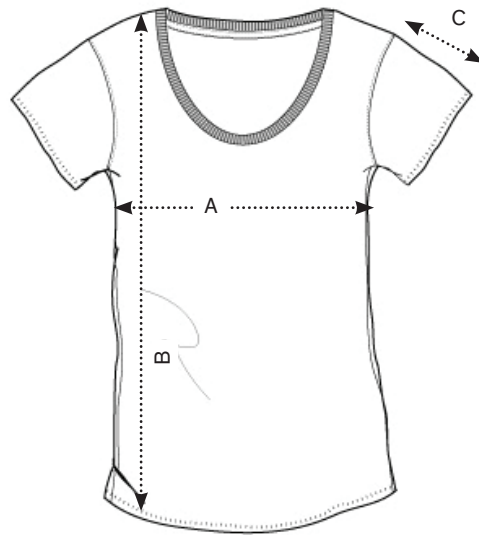

FRONT

BACK

SIZES		XS	S	M	L	XL	XXL	XXXL
A	Half Chest 2,5cm below armhole	45	48	51	54	57	60	63
B	Body Length (from HPS)	67,5	69,5	71,5	73,5	75,5	77,5	79,5
C	Sleeve length	18,5	19,5	20,5	21,5	22,5	23,5	24,5

FRONT

BACK

SIZES		XS	S	M	L	XL	XXL
A	Half Chest 2,5cm below armhole	42	44,5	47	50	53	56
B	Body Length (from HPS)	62	64	66	68	70	72
C	Sleeve length	14,4	15	15,9	16,4	16,9	17,4